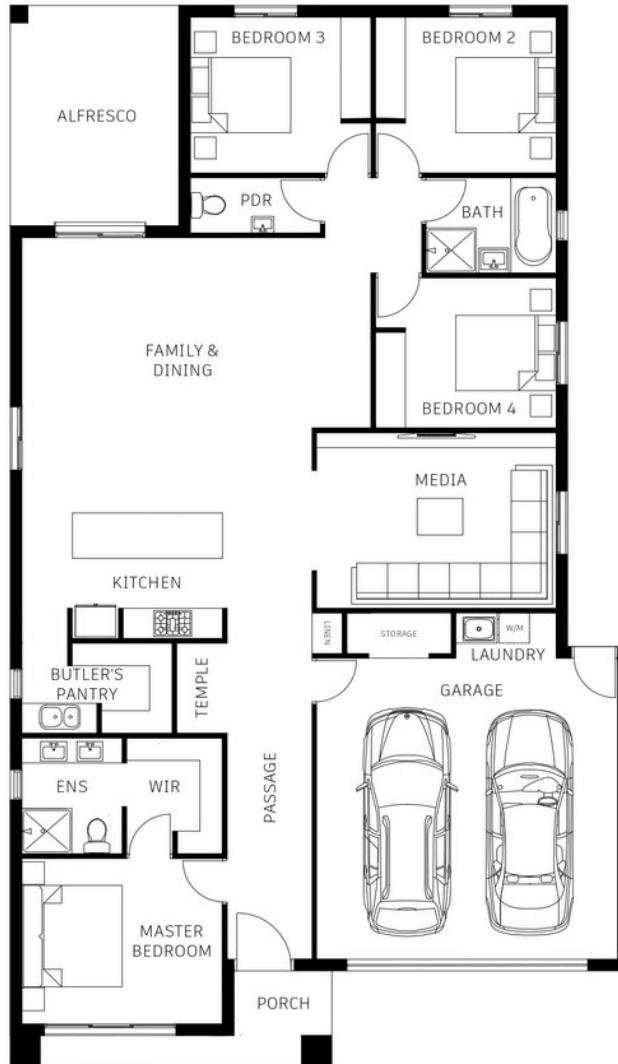

Canvas 234

LOT WIDTH
13.5m

TOTAL FLOOR AREA
234.0sqm

 4  2  2  2

INOX Homes
— Build • Trust • Quality —

www.inoxhomesqld.com.au

Home Area

Total Area 234.0sqm

Home Area

Double Garage 6.0 x 6.0
 Family & Dining 7.0 x 5.5
 Retreat 4.7 x 3.5
 Master Bedroom 4.0 x 3.3
 Bedroom 2 3.0 x 3.0
 Bedroom 3 3.0 x 3.1
 Bedroom 4 3.0 x 3.1

Enter our meticulously designed haven, where timeless elegance meets modern comfort. With four private chambers offering serenity, this spacious home is a sanctuary for you and your loved ones.