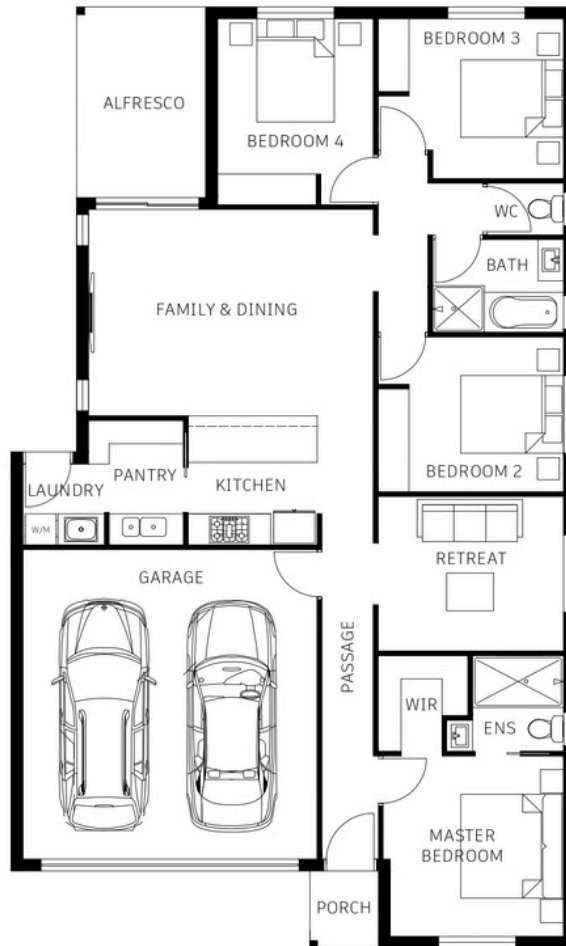

Aurora 180

LOT WIDTH
12.5m

TOTAL FLOOR AREA
180.0sqm

 4  2  2  2

INOX Homes
— Build • Trust • Quality —

www.inoxhomesqld.com.au

Home Area

Total Area 180.0sqm

Home Area

Double Garage 5.7 x 6.0
 Family & Dining 5.5 x 4.0
 Retreat 3.6 x 3.0
 Master Bedroom 3.4 x 3.5
 Bedroom 2 3.0 x 3.0
 Bedroom 3 3.0 x 3.1
 Bedroom 4 3.0 x 3.0

Experience luxury and comfort in our meticulously designed brand-new home, where elegance meets modern living. With four bedrooms for privacy and tranquility, this spacious abode offers the perfect sanctuary for you and your loved ones.